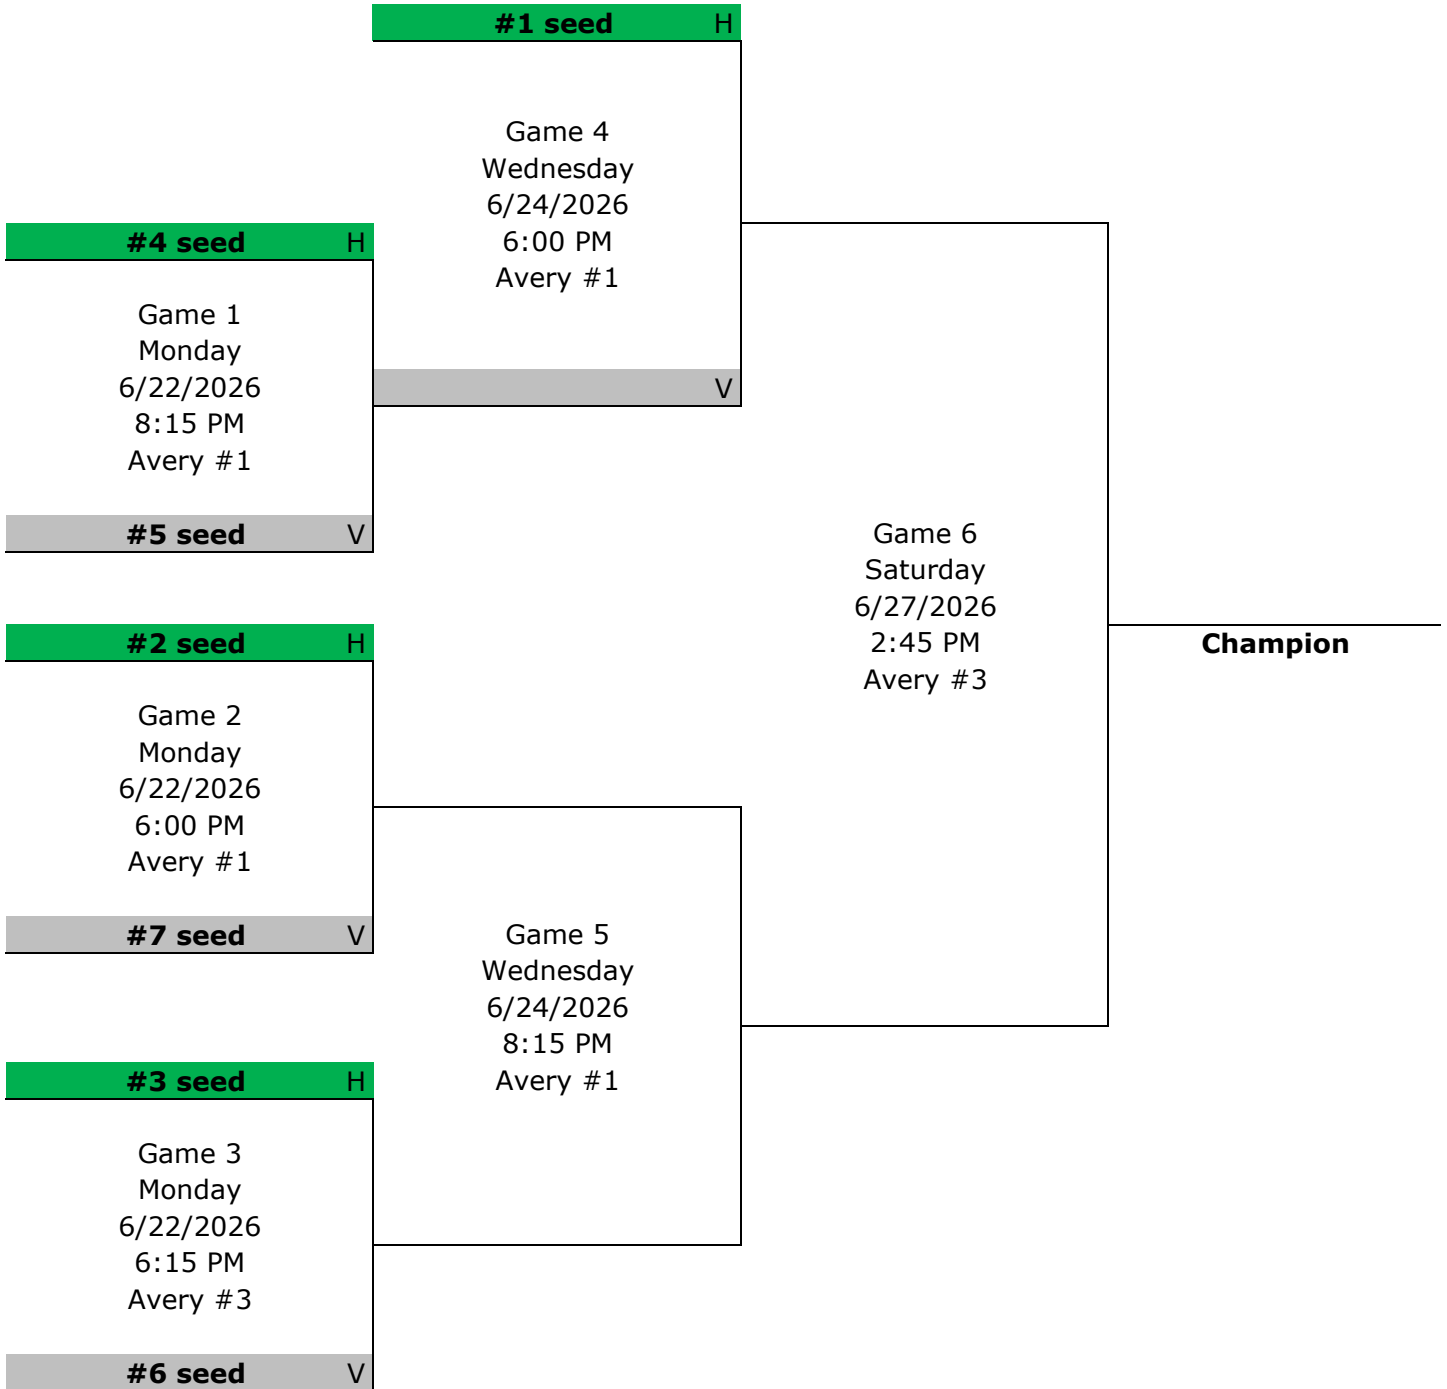

Dublin Youth Athletics 2026 Recreational Softball Major League Tournament 5th-8th Grade

For all tournament games, the better seeded team is the HOME team and wear **GREEN** jerseys.
The opposing team is the VISITING team and wear **GRAY** jerseys.

Time limit in championship game only is extended to 2 hours with no hard stop.